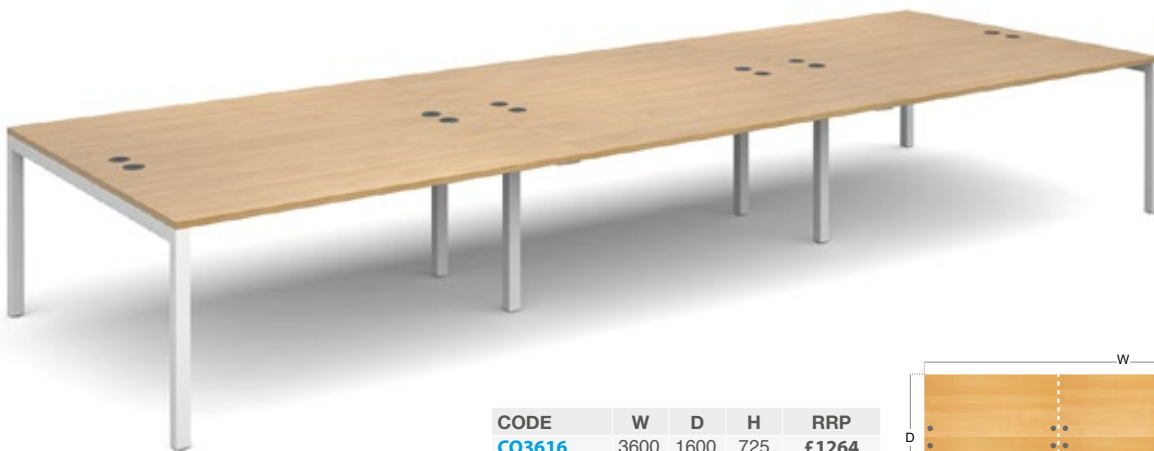

Frames

Silver (S)

White (WH)

Connex - Desks

Straight Single Desks

CODE	W	D	H	RRP
CO128	1200	800	725	£302
CO148	1400	800	725	£318
CO168	1600	800	725	£340

- Single straight desks 800mm deep with two cable access ports
- Rectangular steel framework in silver or white with excellent strength & stability

Back To Back Desks

CODE	W	D	H	RRP
CO1216	1200	1600	725	£531
CO1416	1400	1600	725	£564
CO1616	1600	1600	725	£603

- Two straight 800mm deep desks back-to-back, both with two cable access ports
- Extended rectangular steel framework in silver or white for added strength & stability

Double Back To Back Desks

CODE	W	D	H	RRP
CO2416	2400	1600	725	£881
CO2816	2800	1600	725	£953
CO3216	3200	1600	725	£1023

- Four straight 800mm deep desks in a double back-to-back bench desk configuration
- Legs are shared between desk clusters with a recessed centre leg support to save space and costs

Triple Back To Back Desks

CODE	W	D	H	RRP
CO3616	3600	1600	725	£1264
CO4216	4200	1600	725	£1324
CO4816	4800	1600	725	£1444

- Six straight 800mm deep desks in a triple back-to-back bench desk configuration
- Legs are shared between desk clusters with two recessed centre leg supports to save space and costs