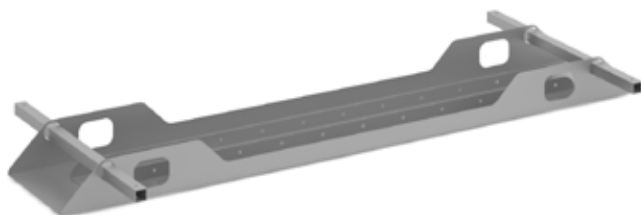

CO1216-SB-S-B plus CO1216-AB-S-B x 2

Connex - Cable Management

Single Cable Trays - Silver

• Shown front and back

CODE	W	D	H	RRP
COU12SCT-S	1200	100	100	£53
COU14SCT-S	1400	100	100	£60
COU16SCT-S	1600	100	100	£68

- Cable management tray to use on single straight desks
- Positioned under the desk so cables are out of the way but easily accessible

Double Cable Trays - Silver

CODE	W	D	H	RRP
COU12DCT-S	1200	300	95	£84
COU14DCT-S	1400	300	95	£92
COU16DCT-S	1600	300	95	£103