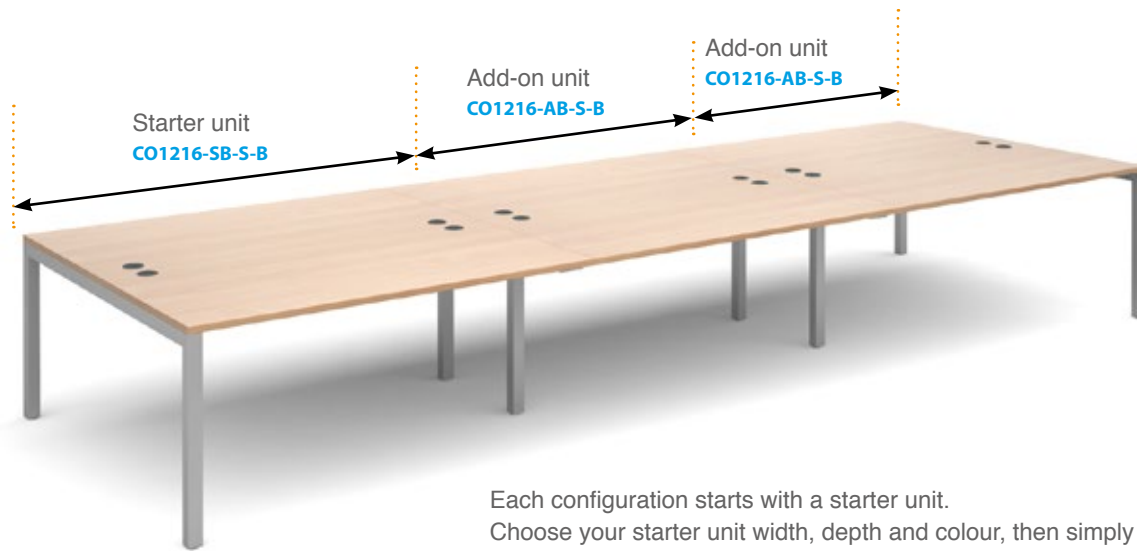

Add-on Units Back To Back

CODE	W	D	H	RRP
CO1216-AB	1200	1600	725	£350
CO1416-AB	1400	1600	725	£389
CO1616-AB	1600	1600	725	£421

- Two straight 800mm deep desk add-on units back-to-back, supplied with a centre leg
- Recessed leg is positioned in the centre of the bench desks and can be extended

SEATS 6

1 starter and 2 add-on units - 1200mm wide desks with Beech tops and Silver frames

Each configuration starts with a starter unit.
Choose your starter unit width, depth and colour, then simply add your add-on units.
E.g.