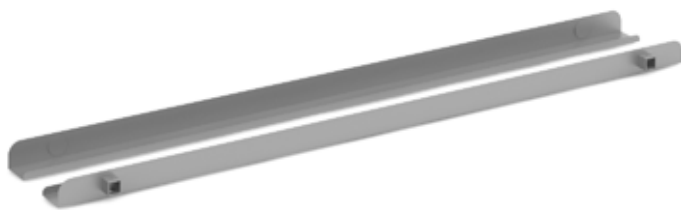

SEATS 6

1 starter and 2 add-on units - 1200mm wide desks with Beech tops and Silver frames

Each configuration starts with a starter unit.
Choose your starter unit width, depth and colour, then simply add your add-on units.
E.g.

CO1216-SB-S-B plus CO1216-AB-S-B x 2

Connex - Cable Management

Single Cable Trays - Silver

• Shown front and back

CODE	W	D	H	RRP
COU12SCT-S	1200	100	100	£53
COU14SCT-S	1400	100	100	£60
COU16SCT-S	1600	100	100	£68

- Cable management tray to use on single straight desks
- Positioned under the desk so cables are out of the way but easily accessible

Double Cable Trays - Silver

CODE	W	D	H	RRP
COU12DCT-S	1200	300	95	£84
COU14DCT-S	1400	300	95	£92
COU16DCT-S	1600	300	95	£103