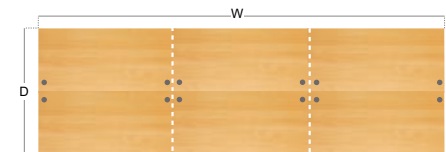

Frames

Silver (S)

White (WH)

Connex - Desks

Straight Single Desks

CODE	W	D	H	RRP
CO128	1200	800	725	£302
CO148	1400	800	725	£318
CO168	1600	800	725	£340

- Single straight desks 800mm deep with two cable access ports
- Rectangular steel framework in silver or white with excellent strength & stability

Back To Back Desks

CODE	W	D	H	RRP
CO1216	1200	1600	725	£531
CO1416	1400	1600	725	£564
CO1616	1600	1600	725	£603

- Two straight 800mm deep desks back-to-back, both with two cable access ports
- Extended rectangular steel framework in silver or white for added strength & stability

Double Back To Back Desks

CODE	W	D	H	RRP
CO2416	2400	1600	725	£881
CO2816	2800	1600	725	£953
CO3216	3200	1600	725	£1023

- Four straight 800mm deep desks in a double back-to-back bench desk configuration
- Legs are shared between desk clusters with a recessed centre leg support to save space and costs

Triple Back To Back Desks

CODE	W	D	H	RRP
CO3616	3600	1600	725	£1264
CO4216	4200	1600	725	£1324
CO4816	4800	1600	725	£1444

- Six straight 800mm deep desks in a triple back-to-back bench desk configuration
- Legs are shared between desk clusters with two recessed centre leg supports to save space and costs